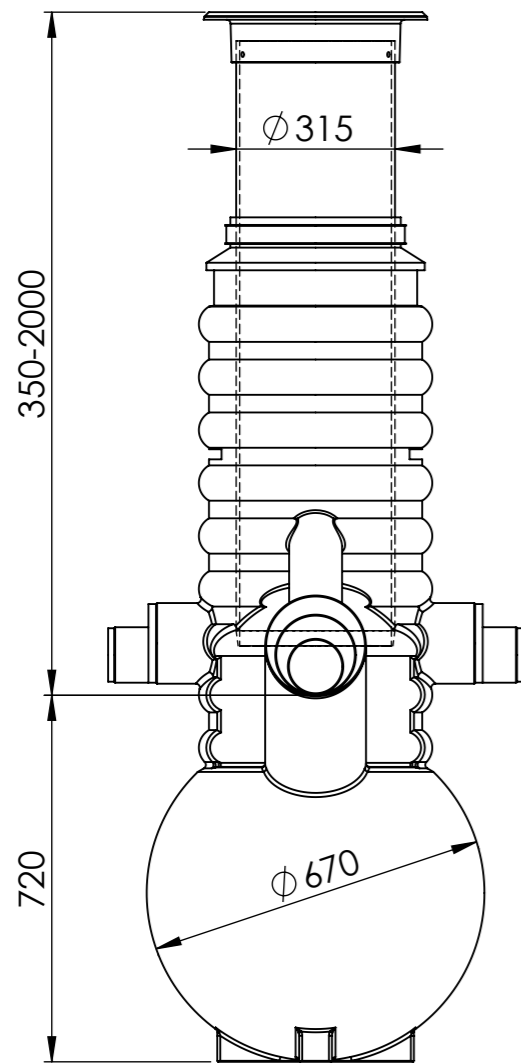

Valurautakansisto 40tn

Teleskooppiputki PE Ø315x1200mm

Voidaan lyhentää tarvittaessa

Poisto Ø110, Ø160 ja Ø200

Sakkapesä 150l

Material: <b>PE</b>	Name: <b>Sadevesikaivopaketti SVK 670</b>	Drawn by: <b>TMe</b>	Drawn Date: <b>11.10.2018</b>
Weight: <b>Kg</b>	Legal Owner: <b>PIPELIFE</b>	Checked/Approved by:	Checked/Approved Date:
Drawing Scale: <b>1:15</b>	Finish:	Metric: mm	Sheet: 1 of 1
			Sheet Size: <b>A3</b>