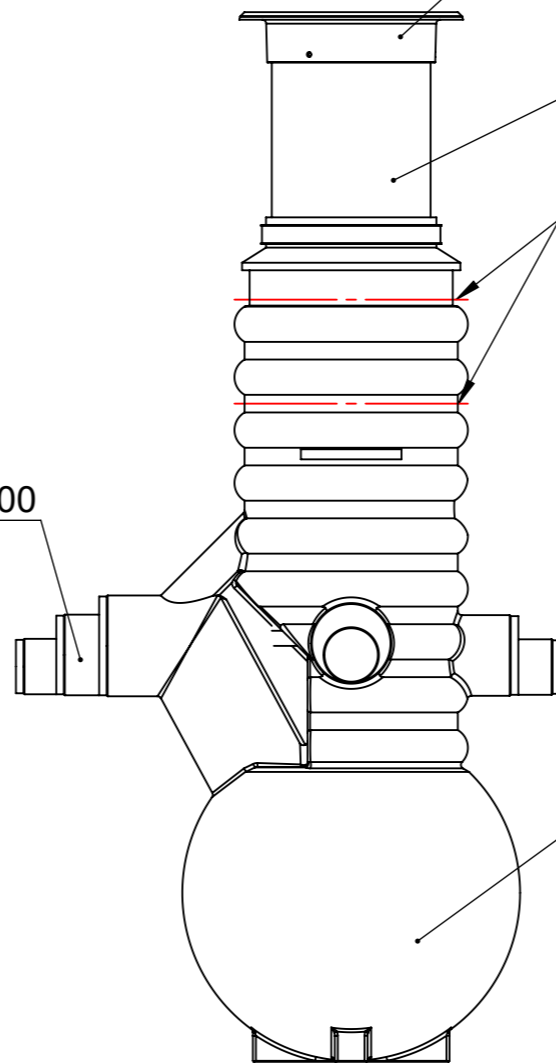

Valurautakansisto 40tn

Teleskooppiputki PE Ø315x1200mm

Voidaan lyhentää tarvittaessa

Poisto Ø110, Ø160 ja Ø200

Sakkapesä 150l

Material: <b>PE</b>	Name: <b>Sadevesikaivopaketti SVK 670</b>	Drawn by: <b>TMe</b>	Drawn Date: <b>11.10.2018</b>
Weight: <b>Kg</b>	Legal Owner: <b>PIPELIFE</b>	Checked/Approved by:	Checked/Approved Date:
Drawing Scale: <b>1:15</b>	Finish:	Metric: mm	Sheet: 1 of 1
			Sheet Size: <b>A3</b>