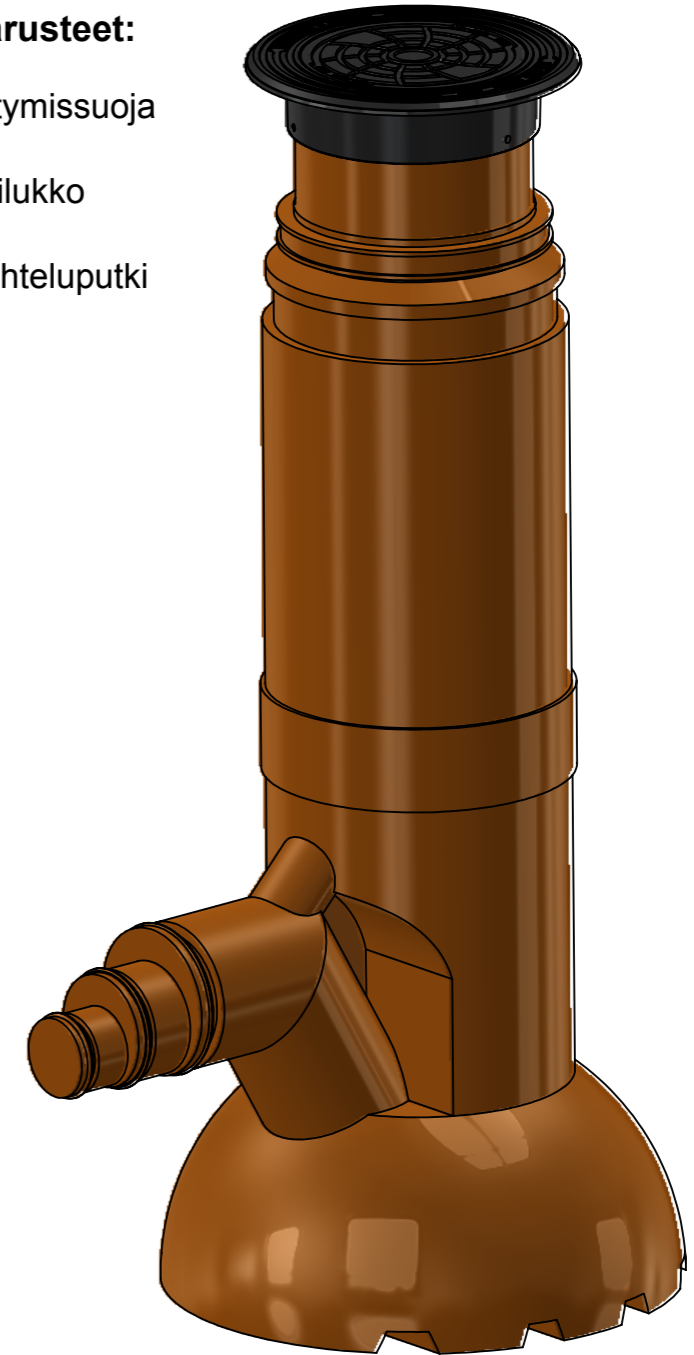

A

B

C

D

E

F

**Lisävarusteet:**

- Jäätymissuoja
- Vesilukko
- Huuhteluputki

| | | | |
|-------------------------------|---------------------------------|-------------------------|--------------------------------|
| Material: PE | Name: SVK400-315 | Drawn by: IMo | Drawn Date: 4.4.2017 |
| Weight: | Legal Owner: PIPELIFE | Checked/Approved by: | Checked/Approved Date: |
| Drawing Scale: 1:10 | Finish: | Metric: mm | Sheet: 1 of 1 |
| | | | Sheet Size: A3 |