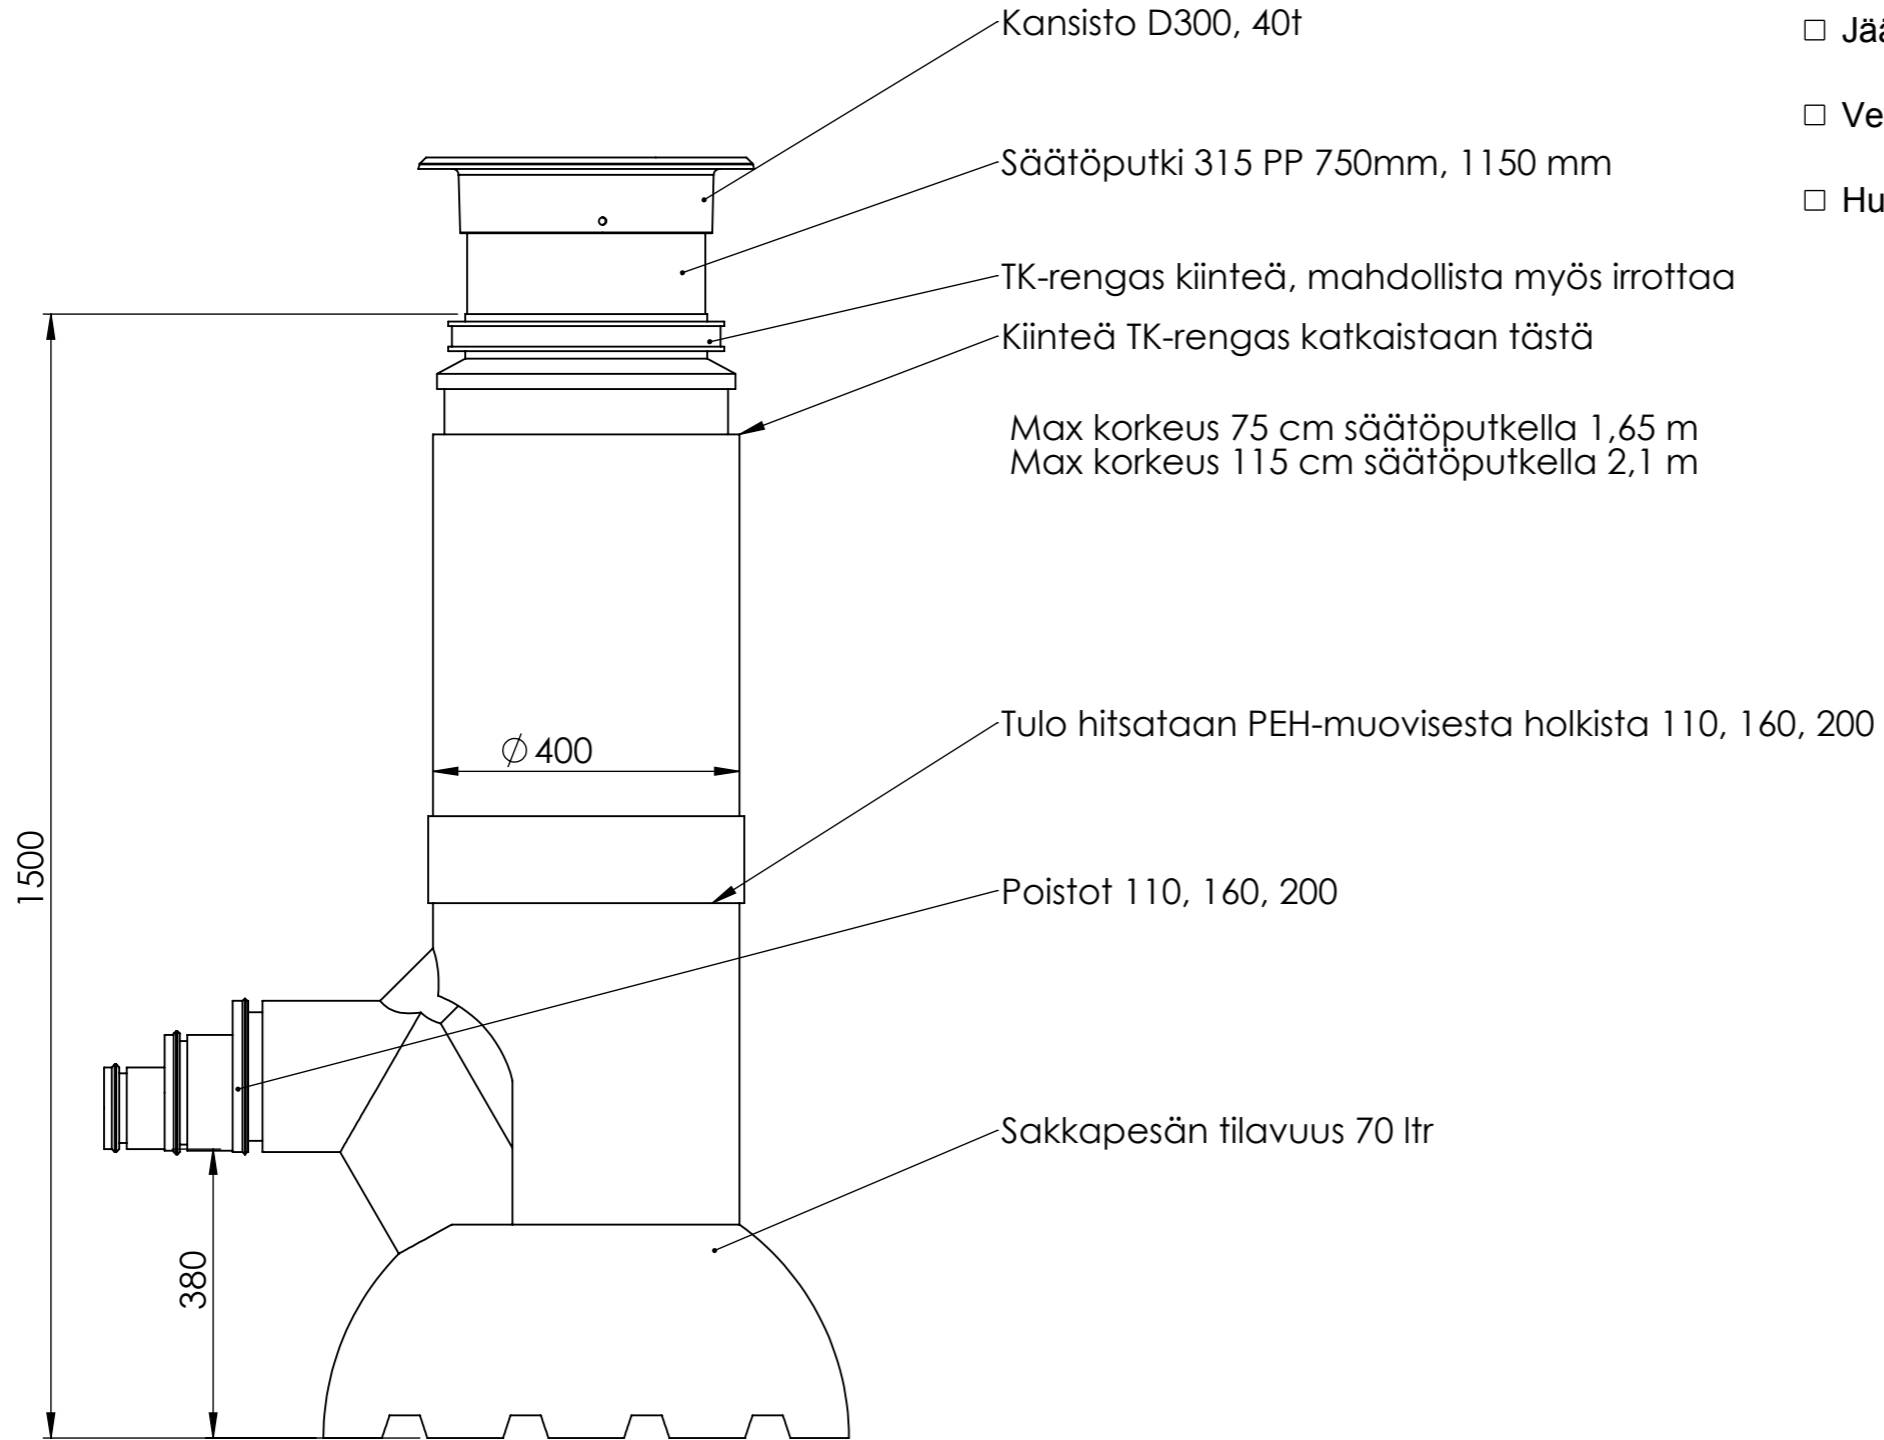

A

B

C

D

E

F

**Lisävarusteet:**

- Jäätymissuoja
- Vesilukko
- Huuhteluputki

| | | | |
|-------------------------------|---------------------------------|-------------------------|--------------------------------|
| Material: PE | Name: SVK400-315 | Drawn by: IMo | Drawn Date: 4.4.2017 |
| Weight: | Legal Owner: PIPELIFE | Checked/Approved by: | Checked/Approved Date: |
| Drawing Scale: 1:10 | Finish: | Metric: mm | Sheet: 1 of 1 |
| | | | Sheet Size: A3 |