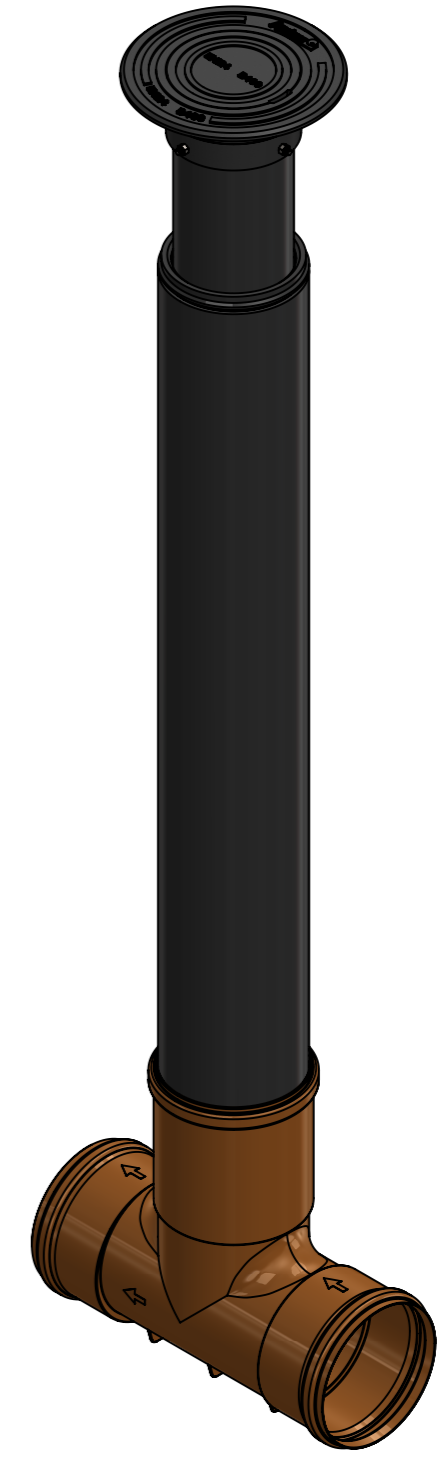

A

B

C

D

E

F

A

B

C

D

E

F

1 2 3 4 5 6 7 8

1 2 3 4 5 6 7 8

Material: PE	Name: Tarkastusputkipaketti TP 200 Haara Ø200/200	Drawn by: TMe	Drawn Date: 11.10.2018
Weight: Kg	Legal Owner: PIPELIFE	Checked/Approved by:	Checked/Approved Date:
Drawing Scale: 1:10	Finish:	Metric: mm 	Sheet: 1 of 1
			Sheet Size: A3