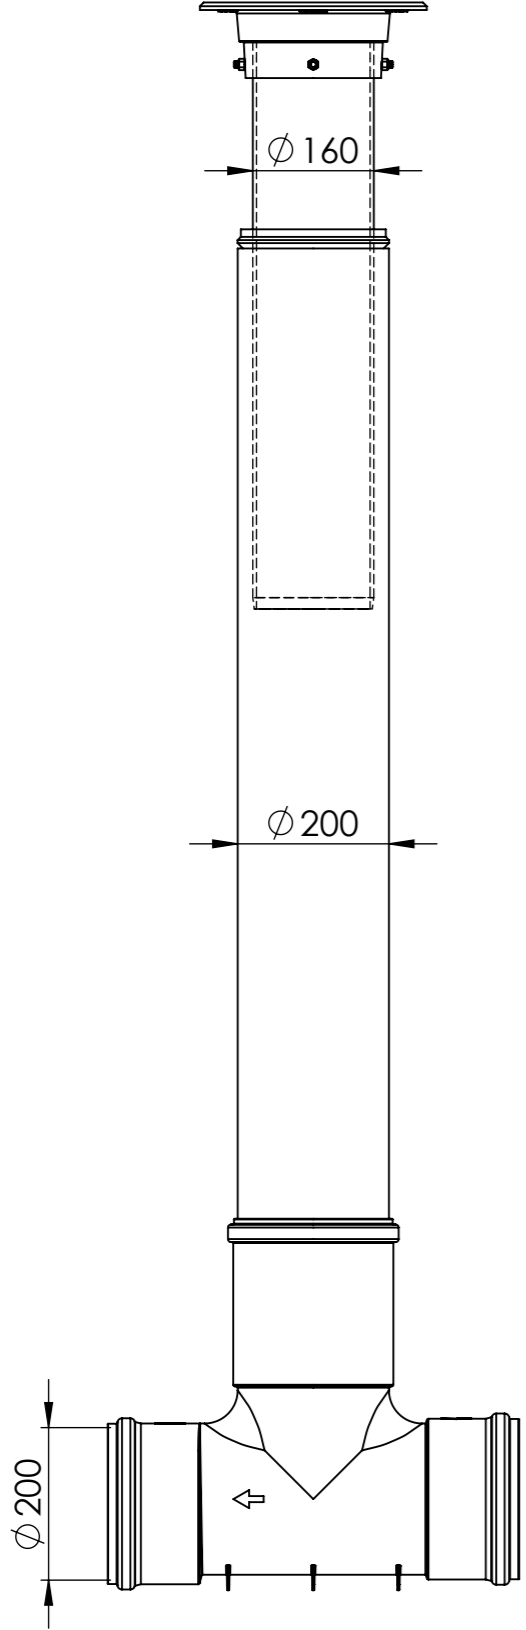

C

D

E

F

1 2 3 4 5 6 7 8

1 2 3 4 5 6 7 8

Material: PE	Name: Tarkastusputkipaketti TP 200 Haara Ø200/200	Drawn by: TMe	Drawn Date: 11.10.2018
Weight: Kg	Legal Owner: PIPELIFE	Checked/Approved by:	Checked/Approved Date:
Drawing Scale: 1:10	Finish:	Metric: mm 	Sheet: 1 of 1
			Sheet Size: A3