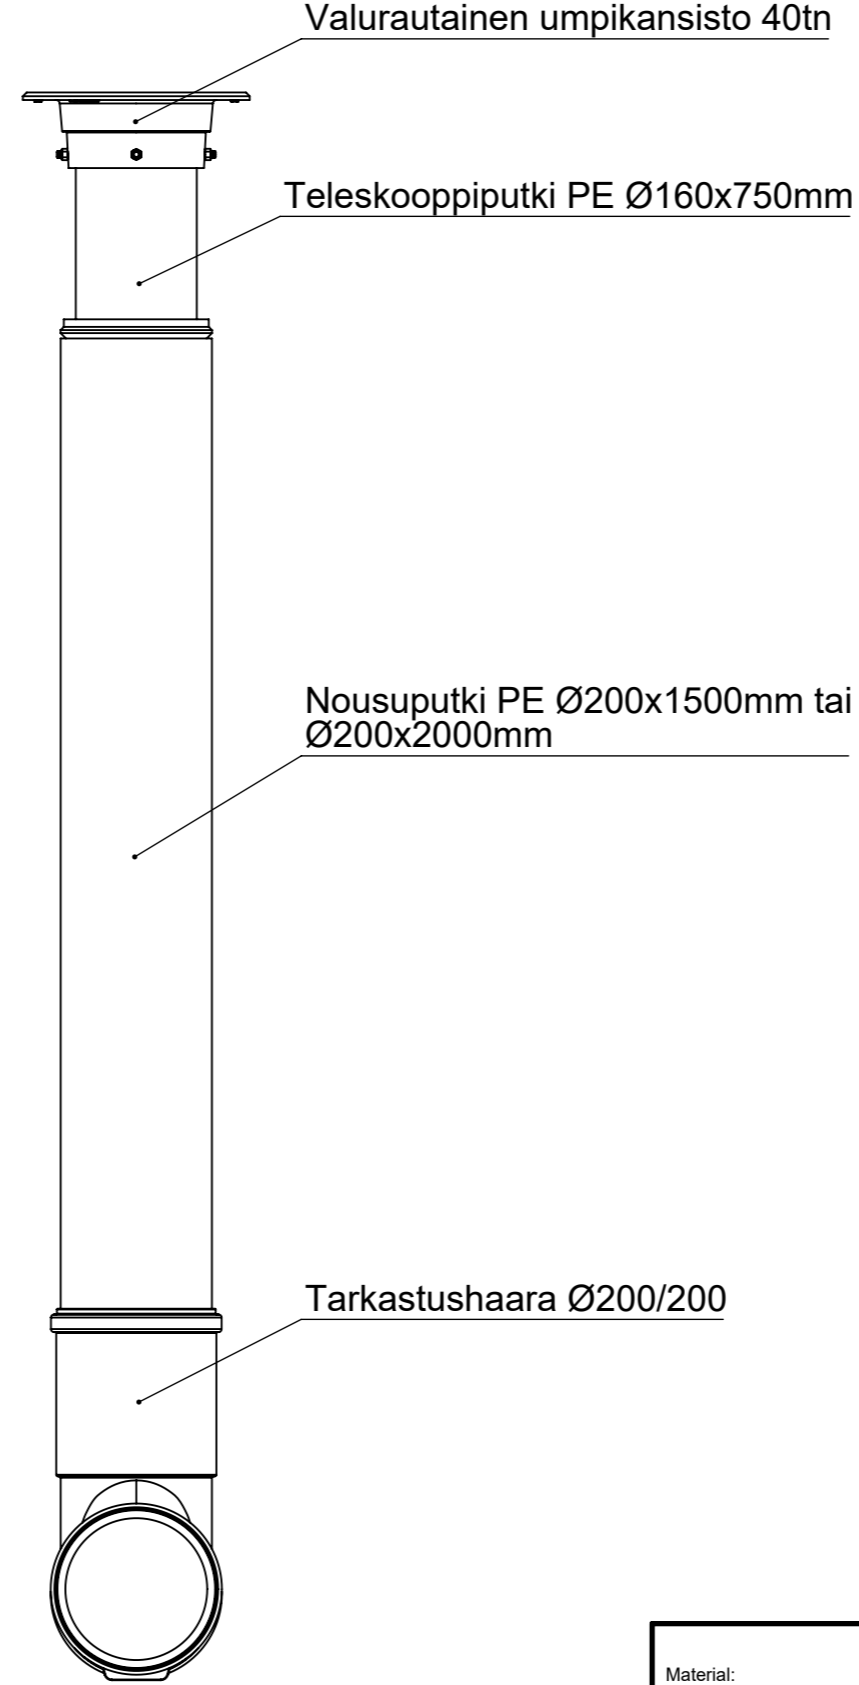

C

D

E

F

1 2 3 4 5 6 7 8

1 2 3 4 5 6 7 8

Material: PE	Name: Tarkastusputkipaketti TP 200 Haara Ø200/200	Drawn by: TMe	Drawn Date: 11.10.2018
Weight: Kg	Legal Owner: PIPELIFE	Checked/Approved by:	Checked/Approved Date:
Drawing Scale: 1:10	Finish:	Metric: mm 	Sheet: 1 of 1
			Sheet Size: A3