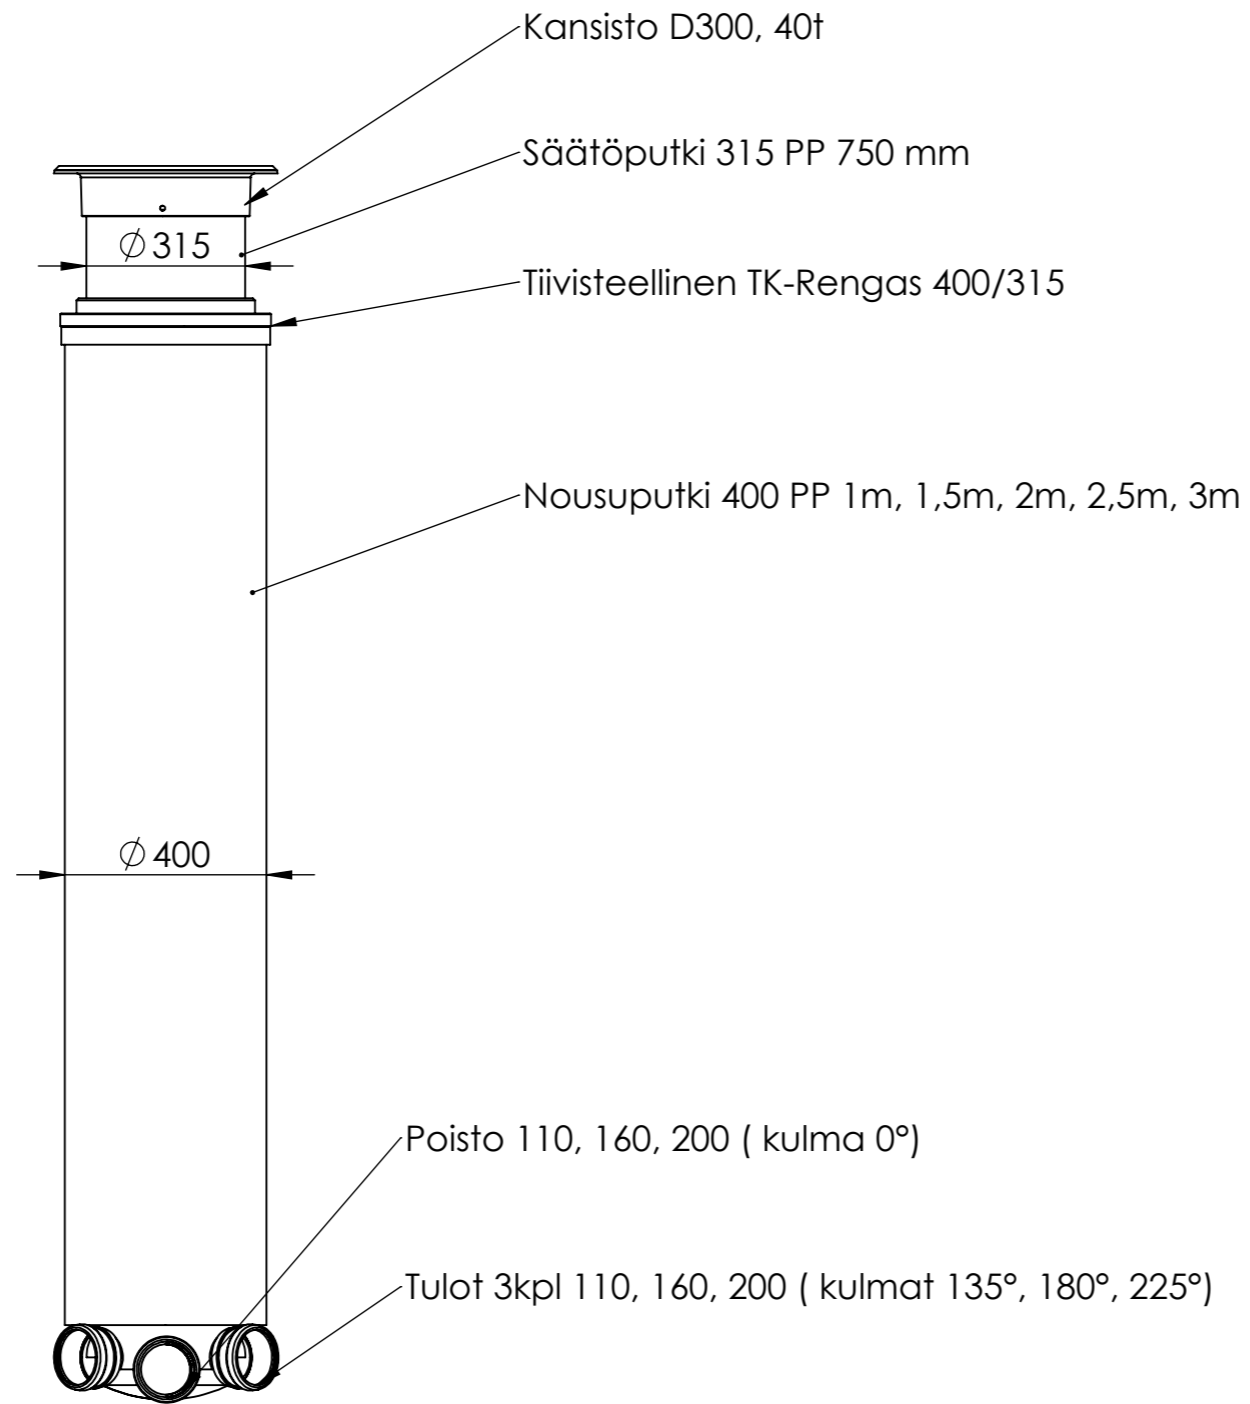

3

4

5

6

7

8

**Rungonpituus:**

- 1,5 m
- 2,0 m
- 2,5 m
- 3,0 m

Material: PP	Name: SVTK 400/315	Drawn by: IMo	Drawn Date: 27.12.2016
Weight:	Legal Owner: <b>PIPELIFE</b>	Checked/Approved by:	Checked/Approved Date:
Drawing Scale: 1:15	Finish:	Metric: mm	Sheet: 1 of 1
			Sheet Size: A3